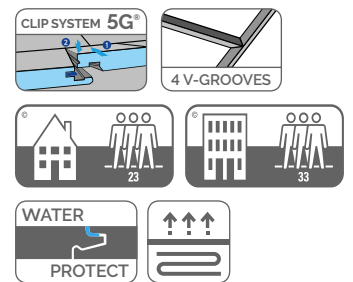

# RANDOM WIDTH PATTERN

MAKE UNIQUE PATTERNS BY MIXING PLANK WIDTHS.

A plank width for every room in the house, which you can combine:

- **SOLID PLUS with a width of 214 mm:** for larger rooms.
- **SOLID CHIC with a width of 172 mm:** sophisticated and smart, it goes anywhere in the home.
- **SOLID MEDIUM with a width of 122 mm:** a slim, elegant plank suitable for smaller rooms.