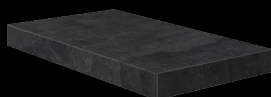

68903 battiscopa 4,8x60_1.9"x24" skirting

68930 angolo dx
gradino c.r. 33x120_13"x48"