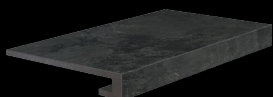

68903 battiscopa 4,8x60_1.9"x24" skirting

68926 gradino c.r.
33x120_13"x48"