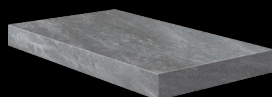

68905 battiscopa 4,8x60_1.9"x24" skirting

68932 angolo dx
gradino c.r. 33x120_13"x48"