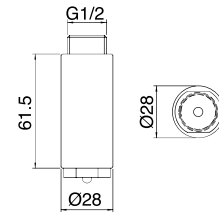

Art. 5501_01
Doccetta anticalcare - LED
Anti-limescale hand-shower - LED
Douchette anticalcaire - LED
Antikalk Handbrause - LED

CC 60,00

RTAE169