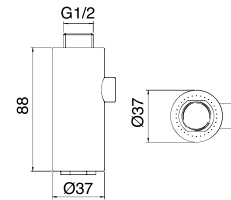

**CC** \_\_\_\_\_  
**JJ** \_\_\_\_\_

**Art. RTDO173**  
 Doccetta anticalcare  
 Anti-limescale hand-shower  
 Douchette anticalcaire  
 Antikalk Handbrause

**CC** 25,00

RTAE168

**Art. 5501\_01**  
 Doccetta anticalcare - LED  
 Anti-limescale hand-shower - LED  
 Douchette anticalcaire - LED  
 Antikalk Handbrause - LED