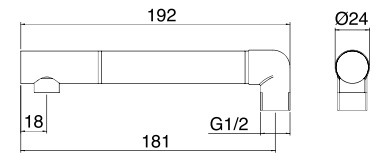

**CC** 60,00

RTAE169

**Art. 5435\_01**  
 Doccetta anticalcare  
 Anti-limescale hand-shower  
 Douchette anticalcaire  
 Antikalk Handbrause

**CC** 110,00  
**JJ** 160,00

RTAE162

**Art. RTDO175**  
 Doccetta anticalcare  
 Anti-limescale hand-shower  
 Douchette anticalcaire  
 Antikalk Handbrause