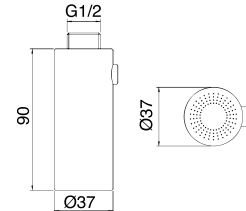

KITCHEN - HAND-SHOWER

Art. RTDO169
Doccetta anticalcare
Anti-limescale hand-shower
Douchette anticalcaire
Antikalk Handbrause

CC 25,00
JJ 35,00

RTAE114

Art. RTDO176
Doccetta anticalcare
Anti-limescale hand-shower
Douchette anticalcaire
Antikalk Handbrause

CC _____
JJ _____

Art. RTDO173
Doccetta anticalcare
Anti-limescale hand-shower
Douchette anticalcaire
Antikalk Handbrause

CC 25,00

RTAE168

Art. 5501_01
Doccetta anticalcare - LED
Anti-limescale hand-shower - LED
Douchette anticalcaire - LED
Antikalk Handbrause - LED

CC 60,00

RTAE169

Art. 5435_01
Doccetta anticalcare
Anti-limescale hand-shower
Douchette anticalcaire
Antikalk Handbrause

CC 110,00
JJ 160,00

RTAE162

Art. RTDO175
Doccetta anticalcare
Anti-limescale hand-shower
Douchette anticalcaire
Antikalk Handbrause

CC 20,00
JJ 30,00

RTAE114

Art. RTDO174
Doccetta anticalcare
Anti-limescale hand-shower
Douchette anticalcaire
Antikalk Handbrause

CC 15,00
DD 25,00

RTAE114