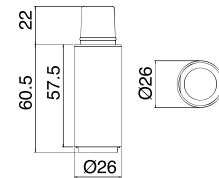

Art. RTDO175
Doccetta anticalcare
Anti-limescale hand-shower
Douchette anticalcaire
Antikalk Handbrause

CC 20,00
JJ 30,00

RTAE114