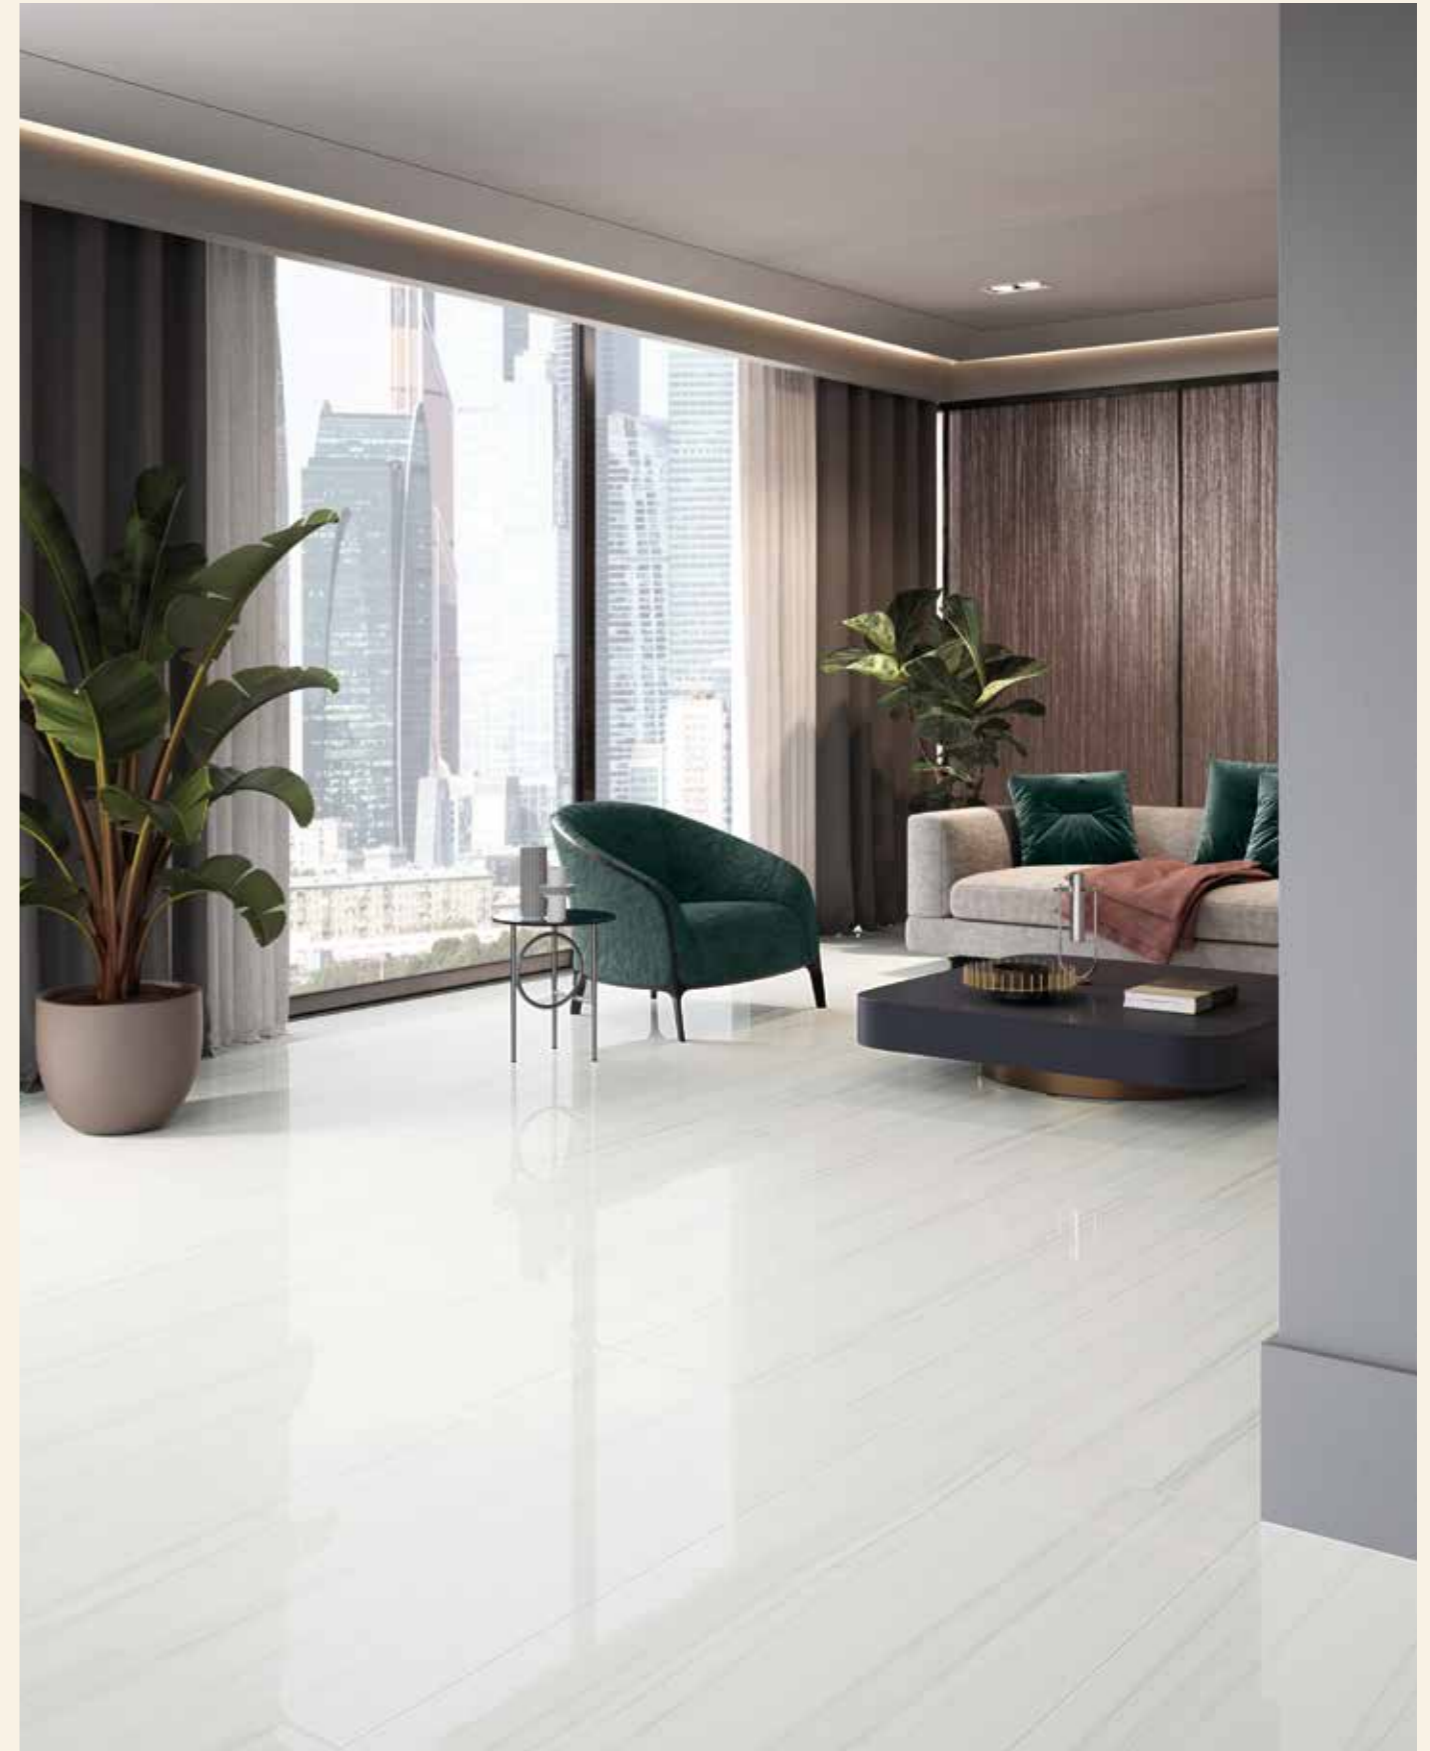

2 floor Pure Royal Dark Grey
120x120 cm nt rt
48"x48"

3 Pure Covelano
119,2x119,2 cm lx rt
46^{50/32}x46^{50/32}

4 Pure Onice
120x120 cm nt rt
48"x48"

5 Pure Onice
119,2x119,2 cm lx rt
46^{30/32}x46^{30/32}