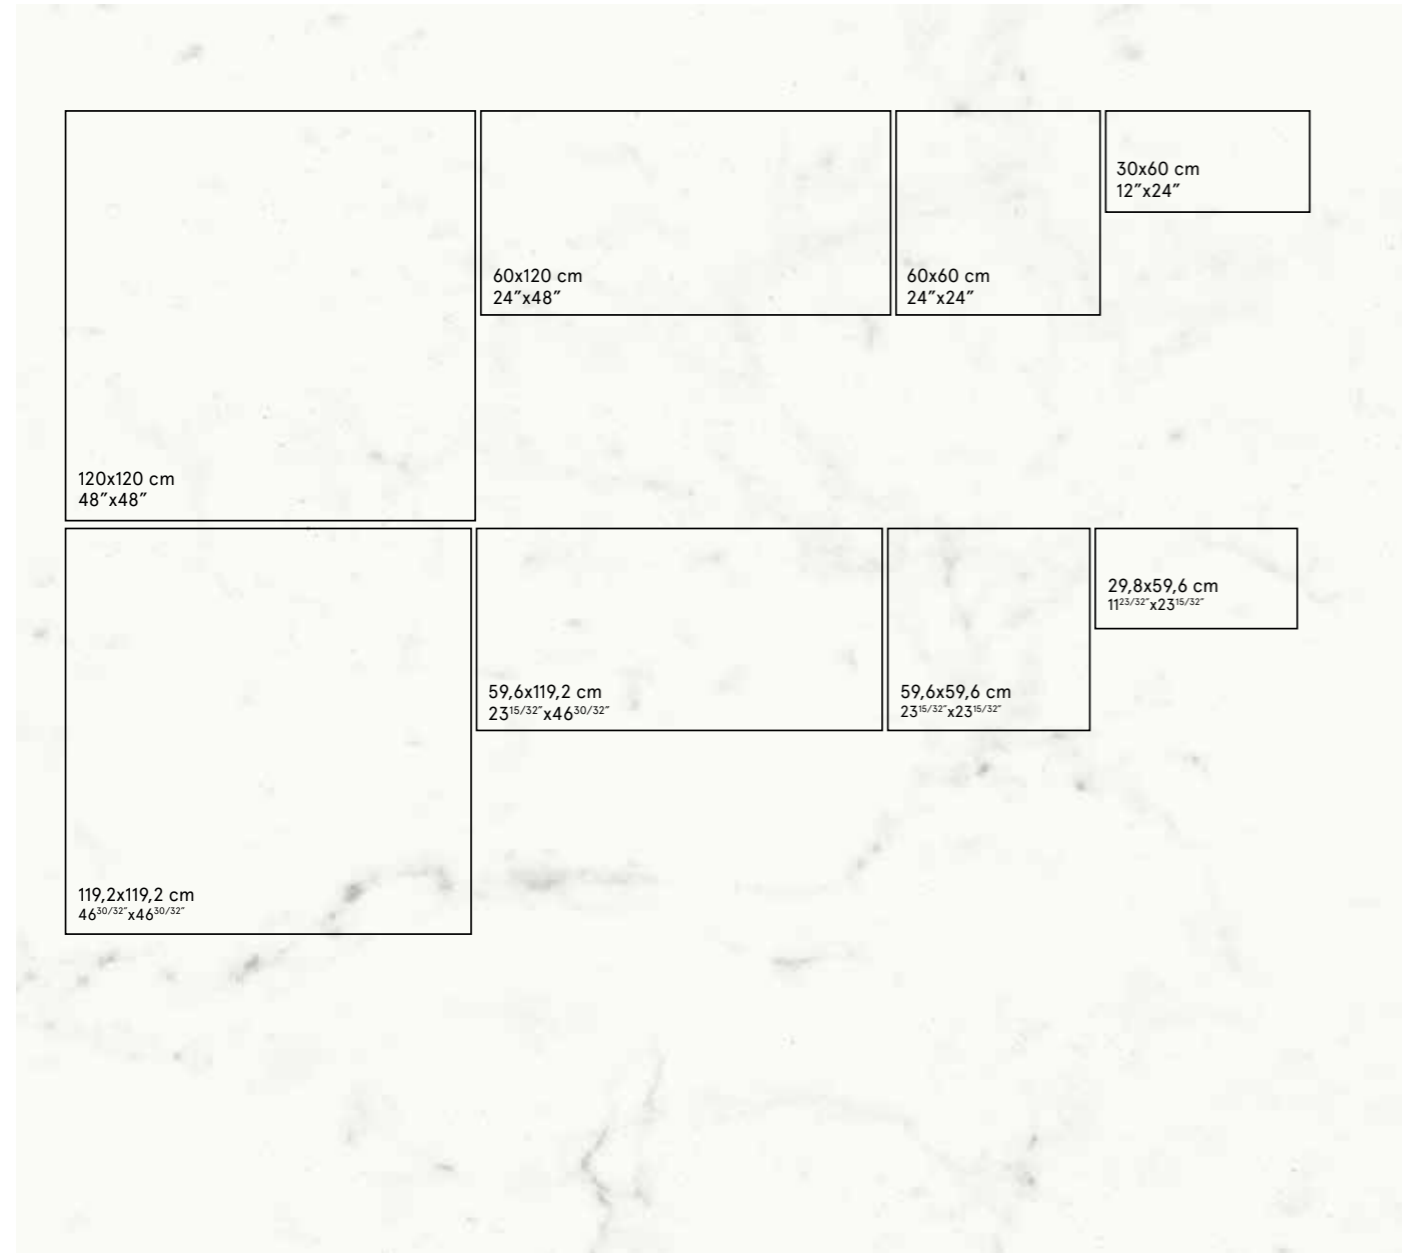

2 floor Pure Royal Dark Grey
120x120 cm nt rt
48"x48"

3 Pure Covelano
119,2x119,2 cm lx rt
46^{50/32}x46^{50/32}

4 Pure Onice
120x120 cm nt rt
48"x48"

5 Pure Onice
119,2x119,2 cm lx rt
46^{30/32}x46^{30/32}

6 Pure Zebrino
119,2x119,2 cm lx rt
46^{30/32}x46^{30/32}

7 floor Pure Zebrino
119,2x119,2 cm lx rt
46^{50/32}x46^{50/32}

8 floor Pure Carrara 60x60 cm nt rt 24"x24"
wall Pure Carrara 60x120 cm nt rt 24"x48"
wall Chesterfield 2,7x5,4 Pure Carrara 32,5x32,5 cm lx 12^{25/32}x12^{25/32}